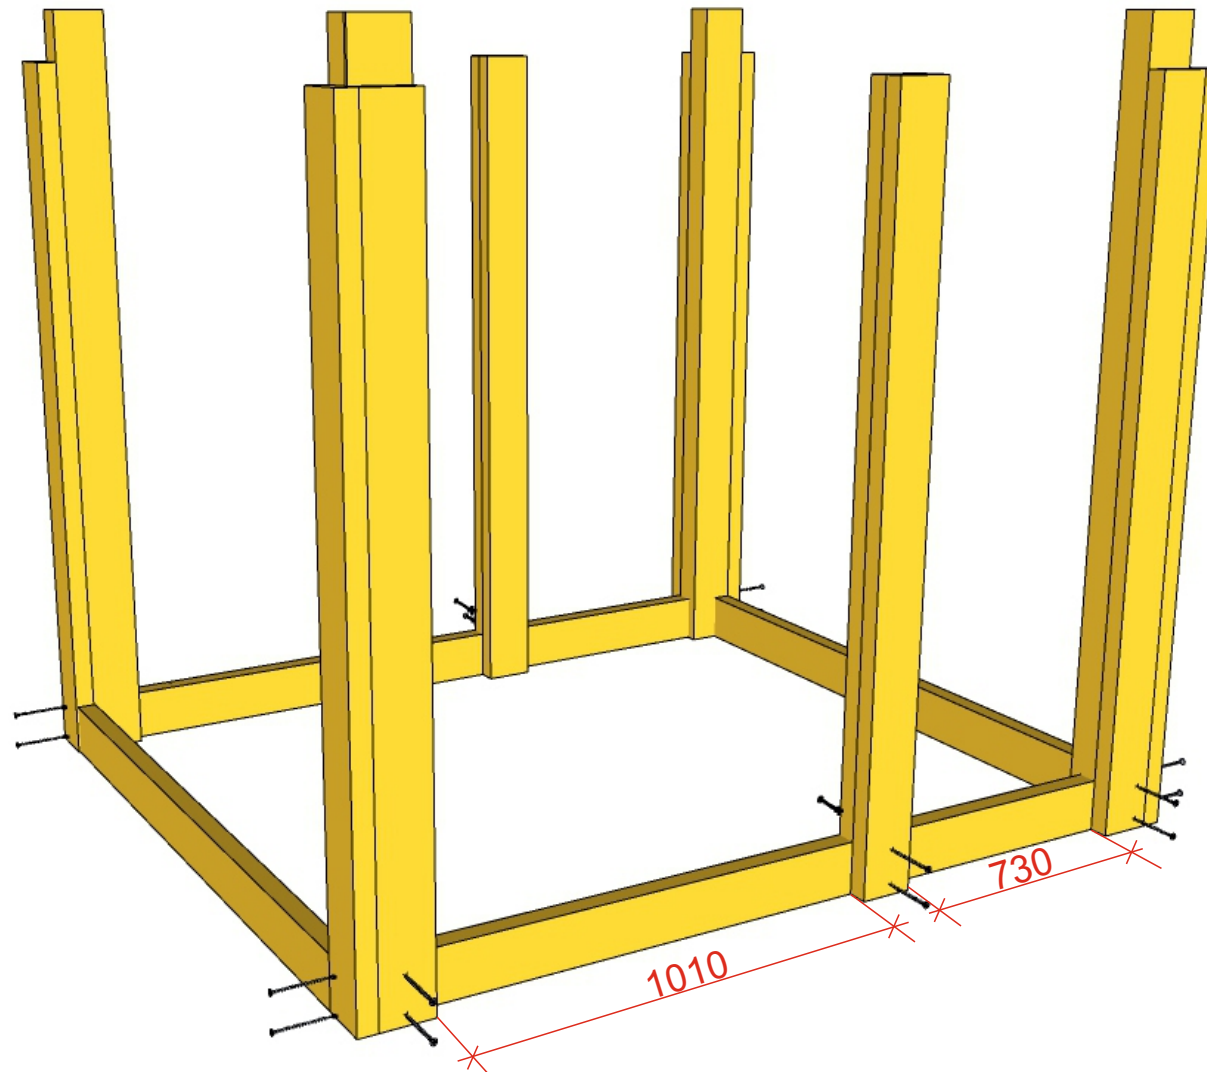

Children play house „ Mèta ”

Screws

1	S1	4x70	18 pcs