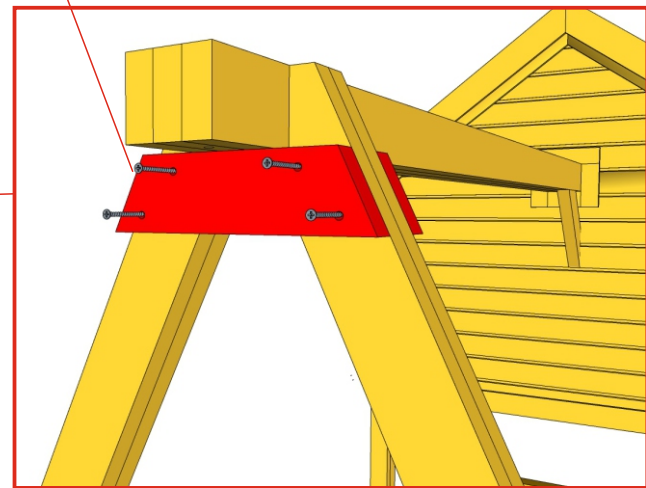

Children play house „Mèta ”

Screws

1	S1	5x100	16 pcs

1

1

6