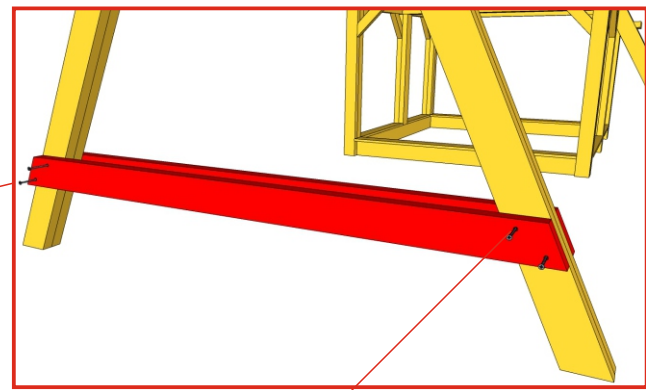

Children play house „Mèta ”

Screws

1	S1	5x100	16 pcs

1

1

6