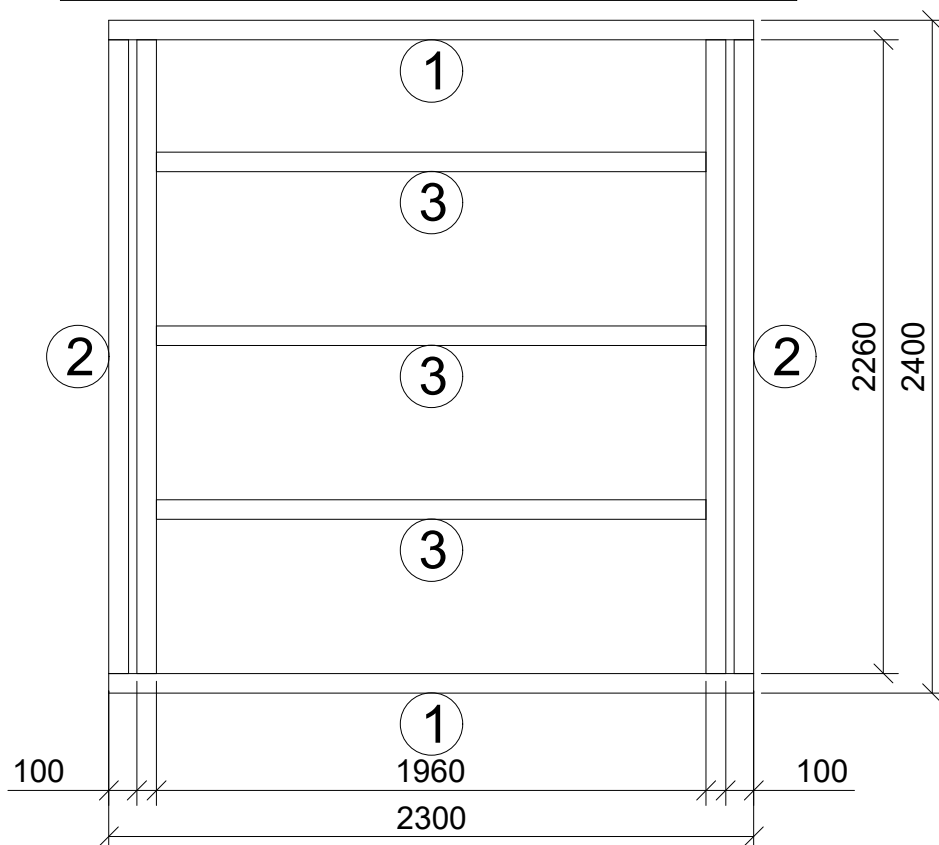

1. Sauna Pod 2.4x2.3