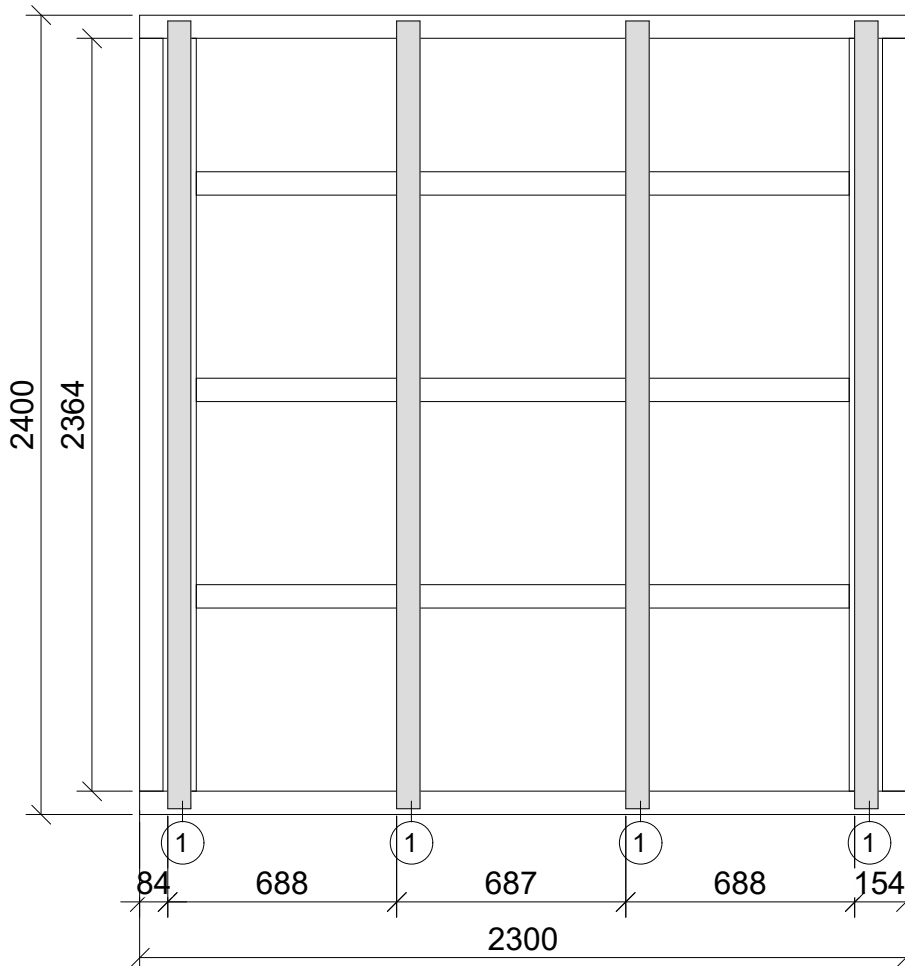

If you do not follow recommendation, product will lose its warranty.

1. Sauna Pod 2.4x2.3

1.2 Sauna Pod 2.4x2.3

1

2

BOTTOM

2. Sauna Pod 2.4x2.3

4. Sauna Pod 2.4x2.3

M-18x120-1610

M-18x120-2180

T-GC-5x100

T-GC-6x150

T-BC-4x50

1

1

2