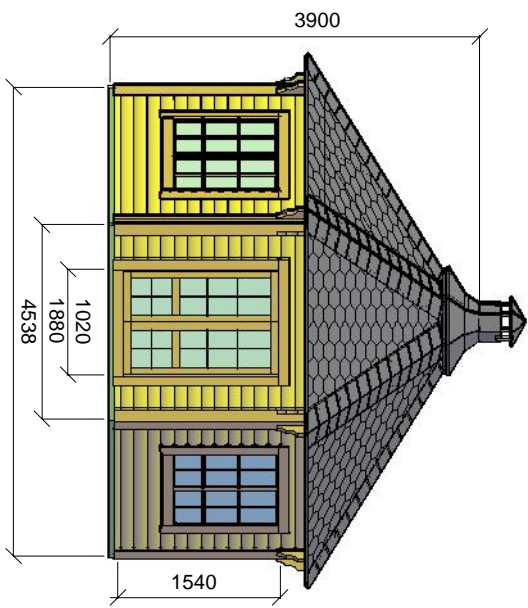

FRONT VIEW

Garden pavilion 16.5

TOP VIEW

SIDE VIEW

CUT VIEW