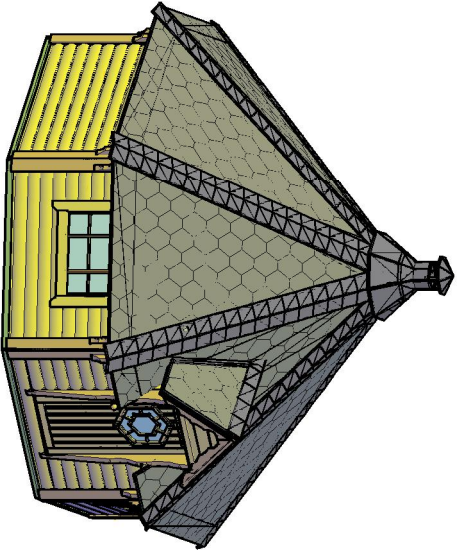

FRONT VIEW

Grill cabin 16.5

TOP VIEW

SIDE VIEW

CUT VIEW