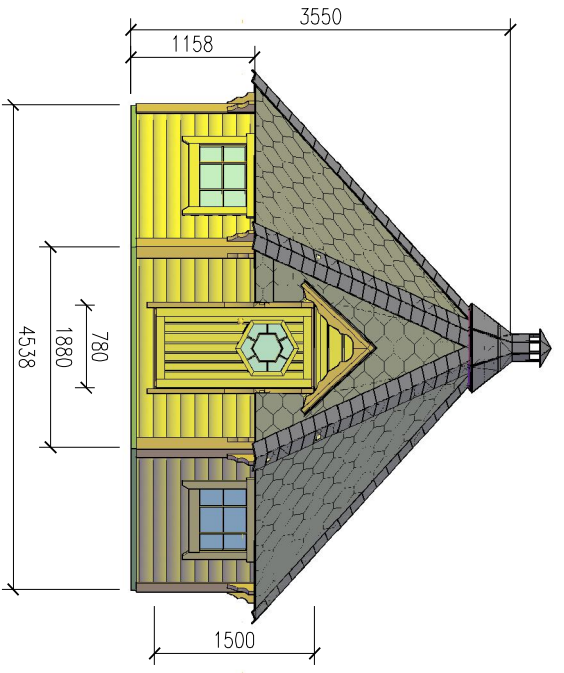

FRONT VIEW

Grill cabin 16.5

TOP VIEW

SIDE VIEW

CUT VIEW