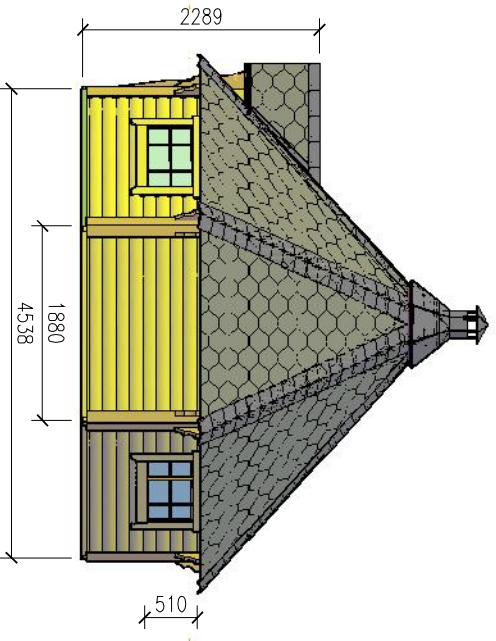

FRONT VIEW

Grill cabin 16.5

TOP VIEW

SIDE VIEW

CUT VIEW