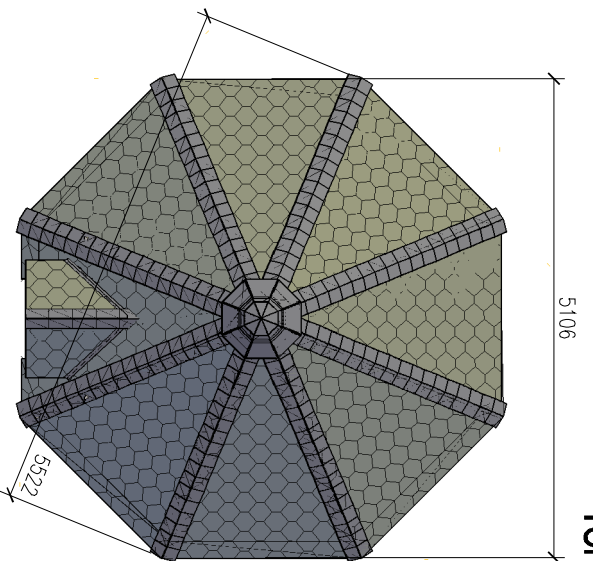

FRONT VIEW

Grill cabin 16.5

TOP VIEW

SIDE VIEW

CUT VIEW