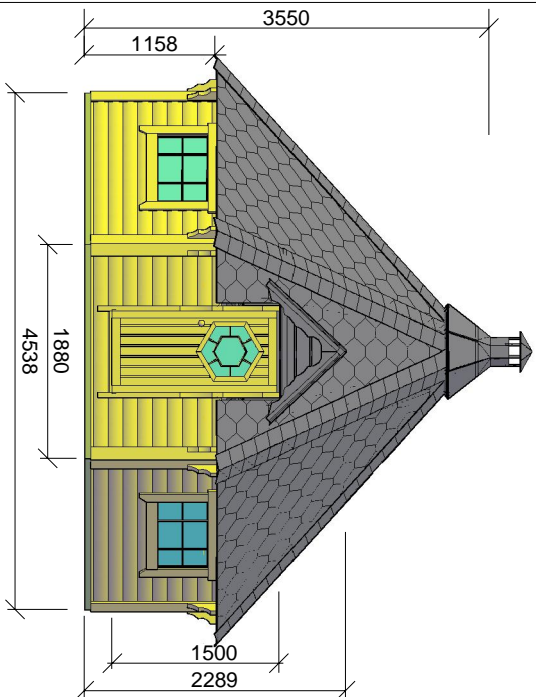

FRONT VIEW

SIDE VIEW

Grill cabin 16.5 extension

TOP VIEW

CUT VIEW