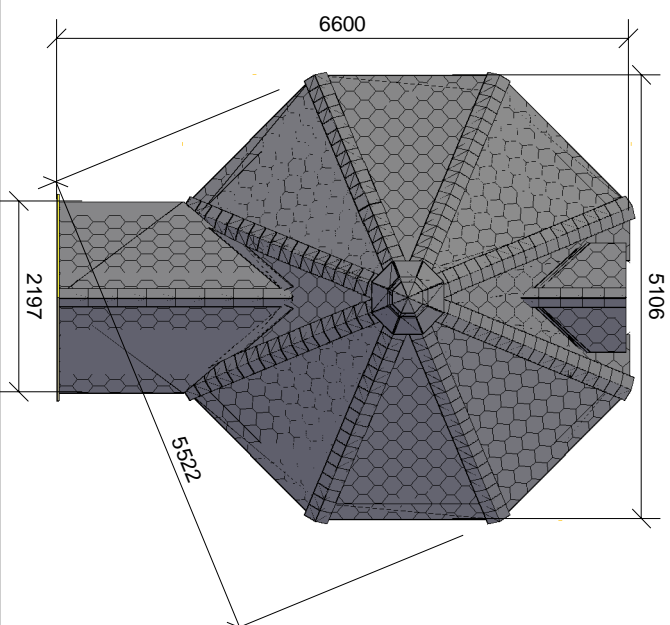

FRONT VIEW

SIDE VIEW

Grill cabin 16.5 extension

TOP VIEW

CUT VIEW