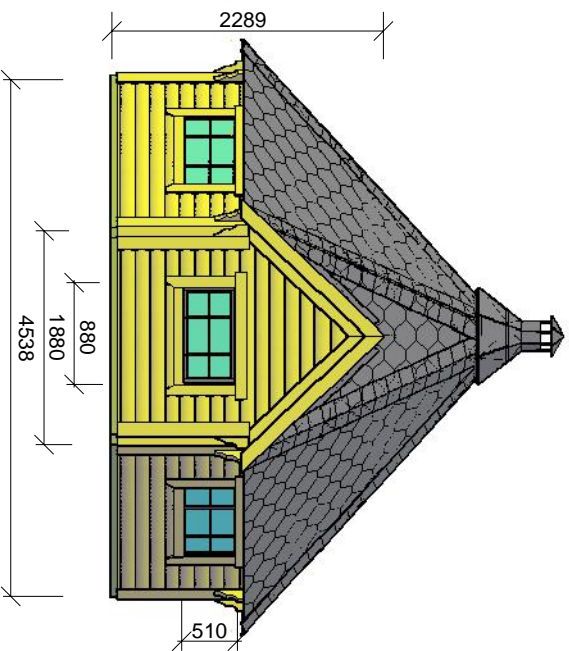

FRONT VIEW

SIDE VIEW

Grill cabin 16.5 extension

TOP VIEW

CUT VIEW