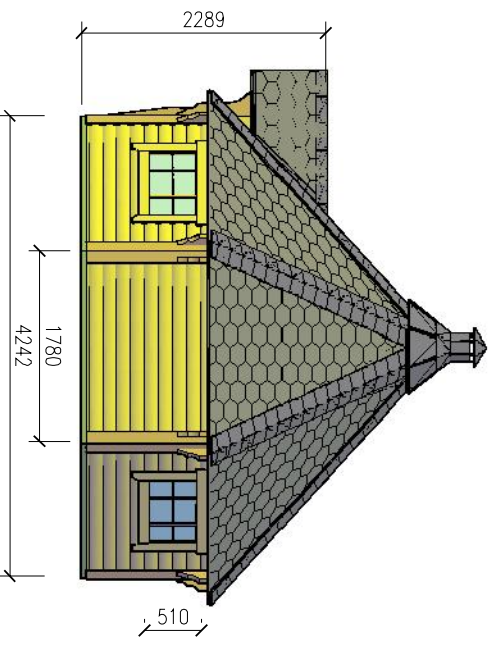

FRONT VIEW

SIDE VIEW

Grill cabin 14.9

TOP VIEW

CUT VIEW