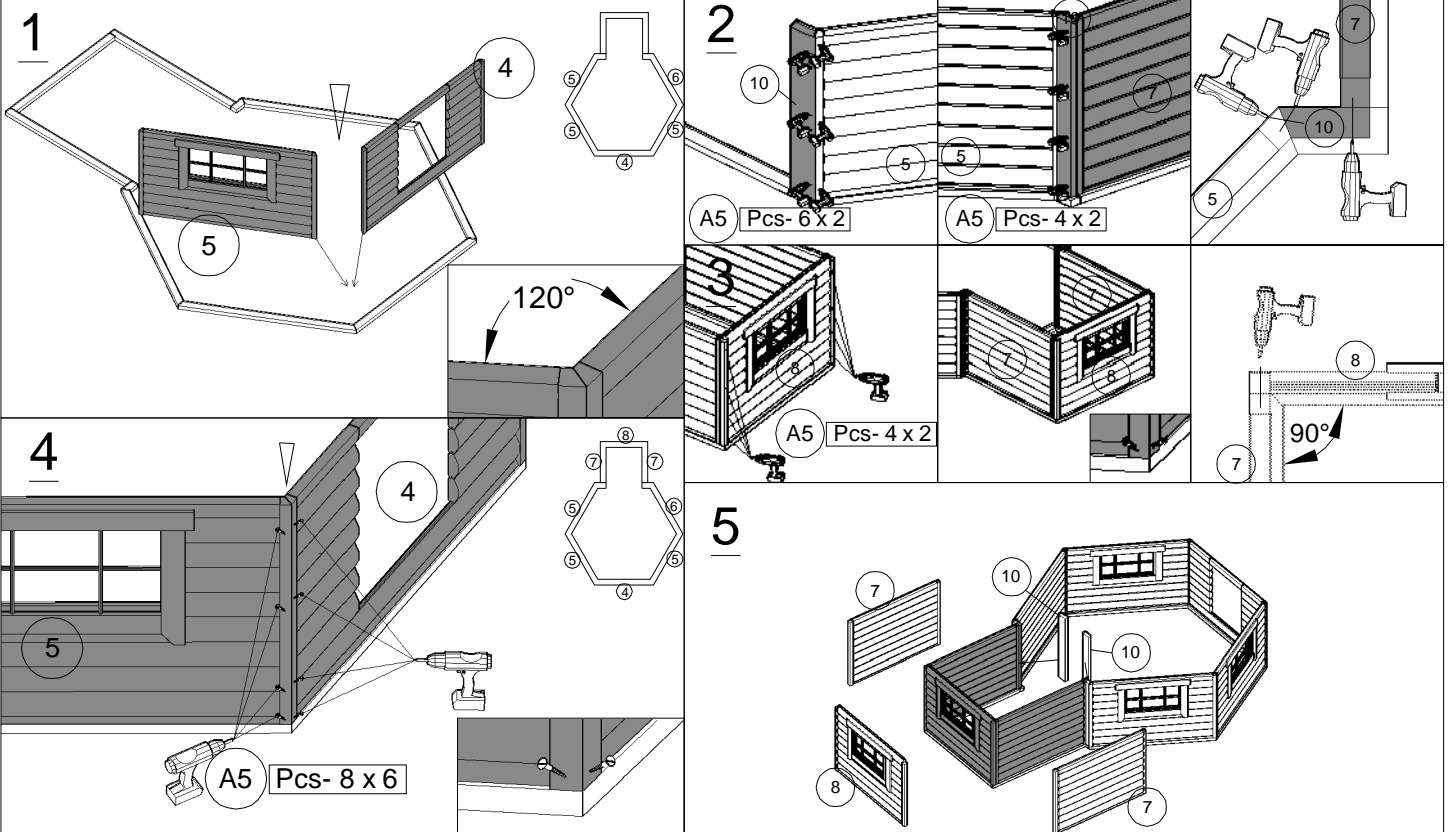

2- Grill cabin 9.2 with extension