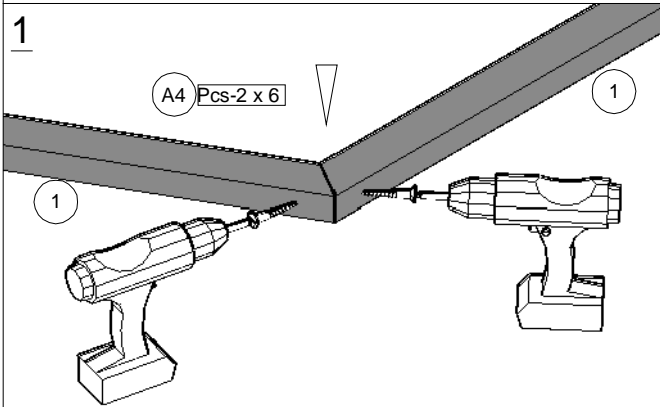

1- Grill cabin 9.2 with extension