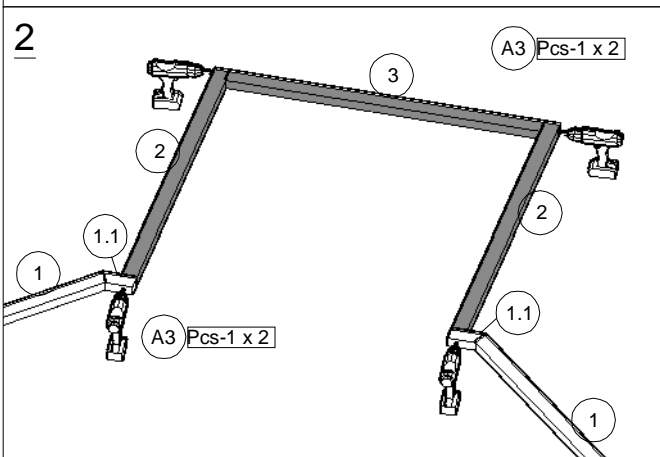

1- Grill cabin 9.2 with extension