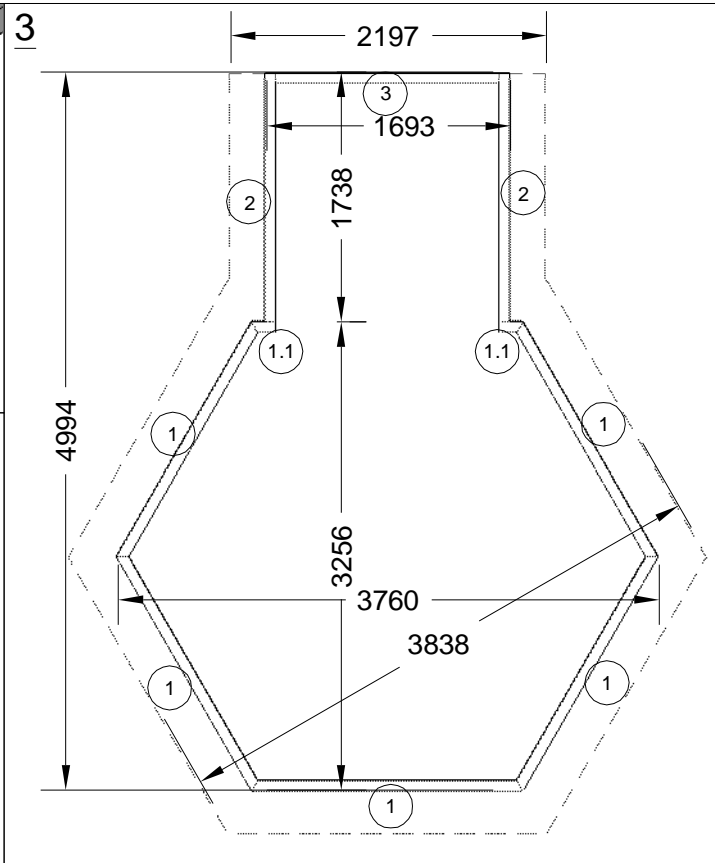

1- Grill cabin 9.2 with extension