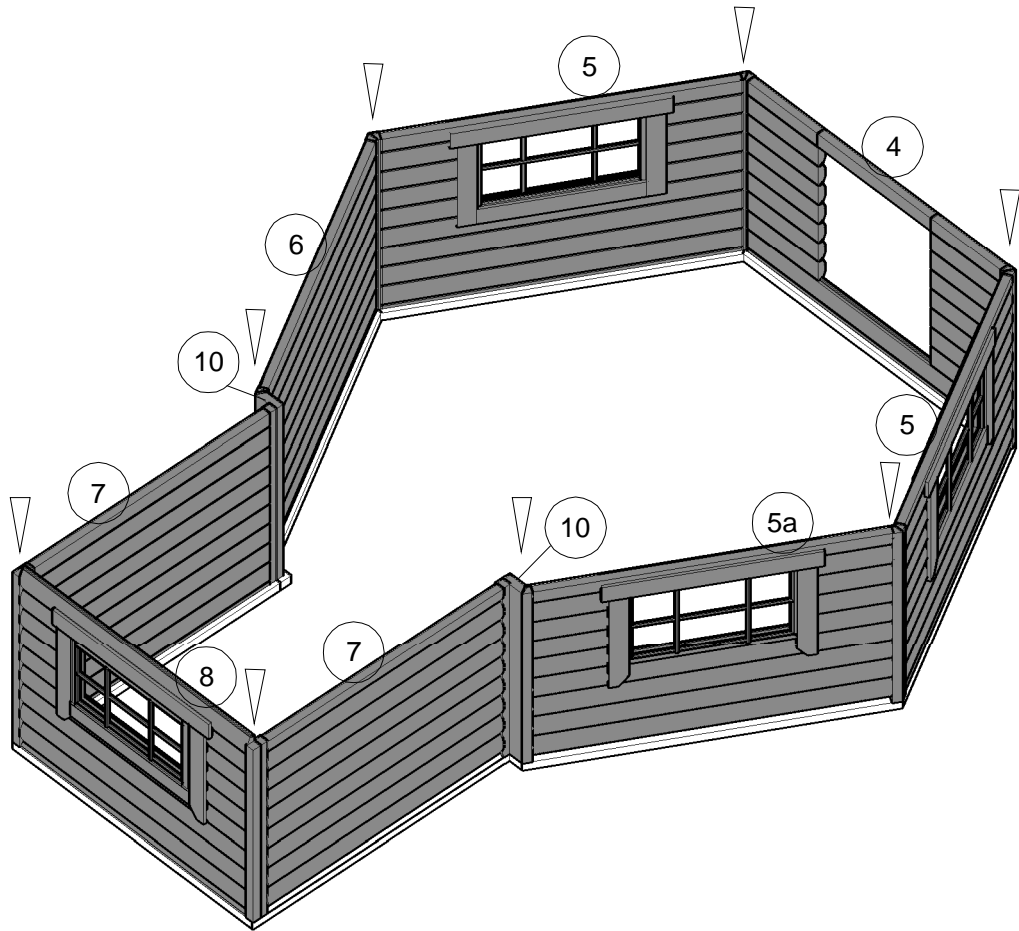

2- Grill cabin 9.2 with extension